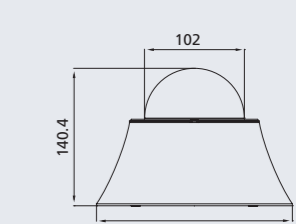

LG ipsolute

SIDE & REAR VIEW

DIMENSION (Unit : mm) * Color : Black & Dark Silver

Mega IP Dome Camera

LW6524
LW6424
LW6324

KEY FEATURES **XDI-II** Full HD Real Time

- Progressive Scan CMOS
- Vari-focal Mega Lens (3-9mm)
- 20 fps @ 1,920x1,440 / 30 fps @ 1,080p (LW6524 model)
- H.264 / MJPEG Dual Codec
- Dual Streaming Enabled
- Video Analytics Embedded (LW6554, LW6454, LW6354 model)
 - Intruder Detection, Crossing Line, Object Removal, Object Counting, Tampering Detection
- 80dB of Wide Dynamic Range
- ACE (Adaptive Contrast Enhancement)
- ICR Day & Night
- Vandal Proof / IP66
- Power over Ethernet
- LG IP Camera Management S/W Included

LG ipsolute

REAR VIEW

DIMENSION (Unit : mm)

* Color : Dark Silver

MEGAPIXEL SUPER RESOLUTION

LG IP camera provides better surveillance, thanks to its higher resolution image quality. The newly launched XDI-II ISP is engineered to complement the IP in image quality through megapixel technology.