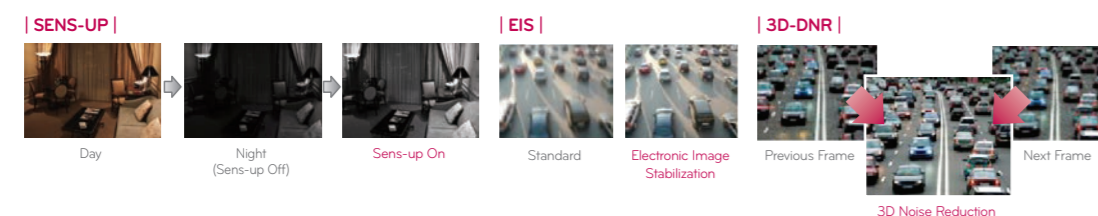

Model	LW352	LW342	LW332
General	3Mega Resolution Box	2Mega Resolution Box	1.3Mega Resolution Box
Camera	1/2.8 Type Progressive Scan CMOS CS Mountable Resolution Up to 2,040 x 1,536 Min. Illumination Color : 1 Lux @ F1.2 B/W : 0.08 Lux @ F1.2	1/2.8 Type Progressive Scan CMOS CS Mountable Resolution Up to 1,920 x 1,080 Color : 1 Lux @ F1.4 B/W : 0.1 Lux @ F1.4	1/3 Type Progressive Scan CMOS CS Mountable Resolution Up to 1,280 x 1,024 Color : 0.3 Lux @ F1.2 B/W : 0.005 Lux @ F1.2
ICR Day / Night	○	○	○
WDR	○	○	○
Image Enhancement	Backlight Compensation / 3D-DNR / Exposure Control / Sens-up Control / AGC / White Balance / Privacy Masking / EIS / Sharpness / Digital Zoom	Backlight Compensation / 3D-DNR / Exposure Control / Sens-up Control / AGC / White Balance / Privacy Masking / EIS / Sharpness / Digital Zoom	Backlight Compensation / 3D-DNR / Exposure Control / Sens-up Control / AGC / White Balance / Privacy Masking / EIS / Sharpness / Digital Zoom
Video/Audio	Video Compression H.264 / MJPEG Frame Rate 20 fps @ 1,920 x 1,440 / 30 fps @ 1,080p Multi-Streaming Dual Streaming Audio Compression G.711, G.726 2-Way Audio ○	Video Compression H.264 / MJPEG Frame Rate 30 fps @ 1,080p Multi-Streaming Dual Streaming Audio Compression G.711, G.726 2-Way Audio ○	Video Compression H.264 / MJPEG Frame Rate 30 fps @ 1,280 x 1,024 Multi-Streaming Dual Streaming Audio Compression G.711, G.726 2-Way Audio ○
Event	Motion Detection ○ Event Notification Relay Out / Email / FTP Pre Event Buffering ○ Video Analytics Embedded Intruder Detection, Crossing Line, Object Removal, Object Counting, Tampering (LW355 model)	Motion Detection ○ Event Notification Relay Out / Email / FTP Pre Event Buffering ○ Video Analytics Embedded Intruder Detection, Crossing Line, Object Removal, Object Counting, Tampering (LW345 model)	Motion Detection ○ Event Notification Relay Out / Email / FTP Pre Event Buffering ○ Video Analytics Embedded Intruder Detection, Crossing Line, Object Removal, Object Counting, Tampering (LW335 model)
Interface	Video In/Out 1 RCA Out Audio In/Out 1/1 Alarm In/Out 1/1 SD Slot ○	Video In/Out 1 RCA Out Audio In/Out 1/1 Alarm In/Out 1/1 SD Slot ○	Video In/Out 1 RCA Out Audio In/Out 1/1 Alarm In/Out 1/1 SD Slot ○
Network	Ethernet 10/100 Ethernet Security Password Protection, HTTPS(SSL, TLS) Protocol TCP/IP(IPv4), HTTP, HTTPS, RTP, RTSP, UDP, DHCP, FTP, SMTP, NTP, ARP, ICMP, DDNS(LG), ONVIF, PSIA, LG Protocol	Ethernet 10/100 Ethernet Security Password Protection, HTTPS(SSL, TLS) Protocol TCP/IP(IPv4), HTTP, HTTPS, RTP, RTSP, UDP, DHCP, FTP, SMTP, NTP, ARP, ICMP, DDNS(LG), ONVIF, PSIA, LG Protocol	Ethernet 10/100 Ethernet Security Password Protection, HTTPS(SSL, TLS) Protocol TCP/IP(IPv4), HTTP, HTTPS, RTP, RTSP, UDP, DHCP, FTP, SMTP, NTP, ARP, ICMP, DDNS(LG), ONVIF, PSIA, LG Protocol
Remote S/W	Connections LG IP Camera Management S/W Up to 10	Connections LG IP Camera Management S/W Up to 10	Connections LG IP Camera Management S/W Up to 10
Misc.	Power Source DC 12V / PoE Operating Temperature / Humidity -10°C ~ 50°C / 0% ~ 80%RH (Non-Condensing) Weight 0.508kg Dimension 57.2 x 68.0 x 149.0 mm (W x H x D) Approvals FCC Part 15, Subpart B, Class A, CE, ROHS, KCC	Power Source DC 12V / PoE Operating Temperature / Humidity -10°C ~ 50°C / 0% ~ 80%RH (Non-Condensing) Weight 0.508kg Dimension 57.2 x 68.0 x 149.0 mm (W x H x D) Approvals FCC Part 15, Subpart B, Class A, CE, ROHS, KCC	Power Source DC 12V / PoE Operating Temperature / Humidity -10°C ~ 50°C / 0% ~ 80%RH (Non-Condensing) Weight 1.4 kg Dimension 57.2 x 68.0 x 149.0 mm (W x H x D) Approvals FCC Part 15, Subpart B, Class A, CE, ROHS, KCC