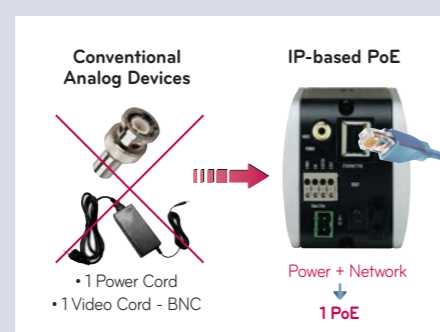

LOW INSTALLATION COST WITH POE

Power over Ethernet (PoE) refers to a technology that allows IP devices to receive power over existing LAN cabling. PoE does not need any separate power installation connection and thus simplifies installation. The technology is space-saving and allows devices to receive power and data over existing infrastructures, without needing to upgrade them.