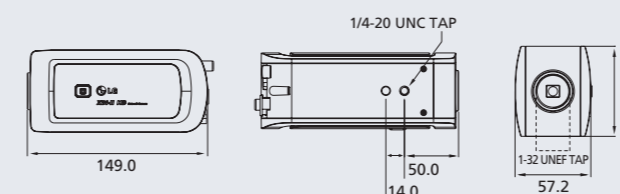

Mega IP Box Camera

LW352
LW342
LW332

KEY FEATURES **XDI-II** Full HD Real Time

- Progressive Scan CMOS
- CS Mountable
- 20 fps @ 1,920x1,440 / 30 fps @ 1,080p (LW352 model)
- H.264 / MJPEG Dual Codec
- Dual Streaming Enabled
- Video Analytics Embedded (LW355, LW345, LW335 model)
 - Intruder Detection, Crossing Line, Object Removal, Object Counting, Tampering Detection
- 80dB of Wide Dynamic Range
- ACE (Adaptive Contrast Enhancement)
- ICR Day & Night
- Power over Ethernet
- LG IP Camera Management S/W Included

LG ipsolute

SIDE & REAR VIEW

DIMENSION (Unit : mm) * Color : Black & Dark Silver

Mega IP Dome Camera

LW6524
LW6424
LW6324

KEY FEATURES **XDI-II** Full HD Real Time

- Progressive Scan CMOS
- Vari-focal Mega Lens (3-9mm)
- 20 fps @ 1,920x1,440 / 30 fps @ 1,080p (LW6524 model)
- H.264 / MJPEG Dual Codec
- Dual Streaming Enabled
- Video Analytics Embedded (LW6554, LW6454, LW6354 model)
 - Intruder Detection, Crossing Line, Object Removal, Object Counting, Tampering Detection
- 80dB of Wide Dynamic Range
- ACE (Adaptive Contrast Enhancement)
- ICR Day & Night
- Vandal Proof / IP66
- Power over Ethernet
- LG IP Camera Management S/W Included

LG ipsolute

REAR VIEW

DIMENSION (Unit : mm)

* Color : Dark Silver

MEGAPIXEL SUPER RESOLUTION

LG IP camera provides better surveillance, thanks to its higher resolution image quality. The newly launched XDI-II ISP is engineered to complement the IP in image quality through megapixel technology.