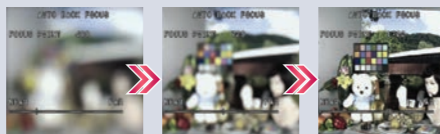

AUTO BACK FOCUS

User can adjust focus of Full HD images without a hitch automatically, increasing ease of installation.