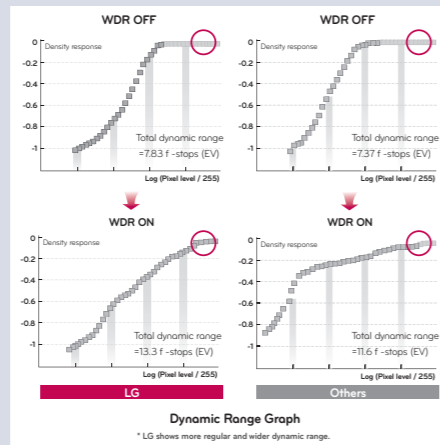

The surveillance market is now moving toward an IP-based system, which has several advantages in terms of cost efficiency, scalability, and integration.
IP surveillance is a smart choice for users who want to construct active, integrated and total surveillance.
LG IP system is the most advanced surveillance technology with a combination of XDI-II ISP and VCA Technology, which provide smart and analytic surveillance tools to users.

80dB WDR

XDI-II offers 80dB of Dynamic Range and creates nearly no noise, enabling users to better see objects even with backlight.

WDR	LW352		Other Camera	
	off	on	off	on
Detected zones<0.98	23	40	22	34.8
DR (f-stops)	7.83	13.3	7.37	11.6
DR (dB)	47.1366	80.066	44.3674	69.832