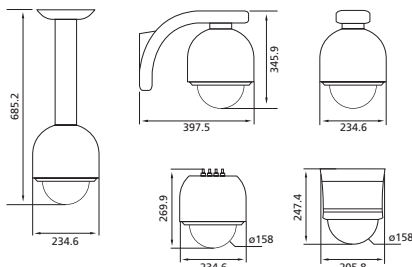

* Exact products and specifications shown may vary by geographic region and are subject to change without notice.

DIMENSION (Unit : mm)

BRACKETS

(Outdoor)

(Indoor)

FEATURES

- 4.5mm (1/4 Type) EX-view HAD CCD
- x37 Optical Zoom and x12 Digital Zoom Focal Length
- 30/25 fps @ D1 (NTSC/PAL) + 30/25 fps @ CIF (NTSC/PAL)
- Min. Illumination : 0.0001 Lux @ B/W Mode, Sens-up Auto
- H.264 / MJPEG Dual Codec
- Dual Streaming Enabled
- Panning Range & Speed : 0°-360°, Max. 400°/Sec
- Tilting Range & Speed : 0°-180°, Max. 400°/Sec
- Wide Dynamic Range
- Auto Tracking
- ICR Day & Night
- Vandal Proof / IP66 (LW9228)
- 64ch Free Bundle Recording S/W Included